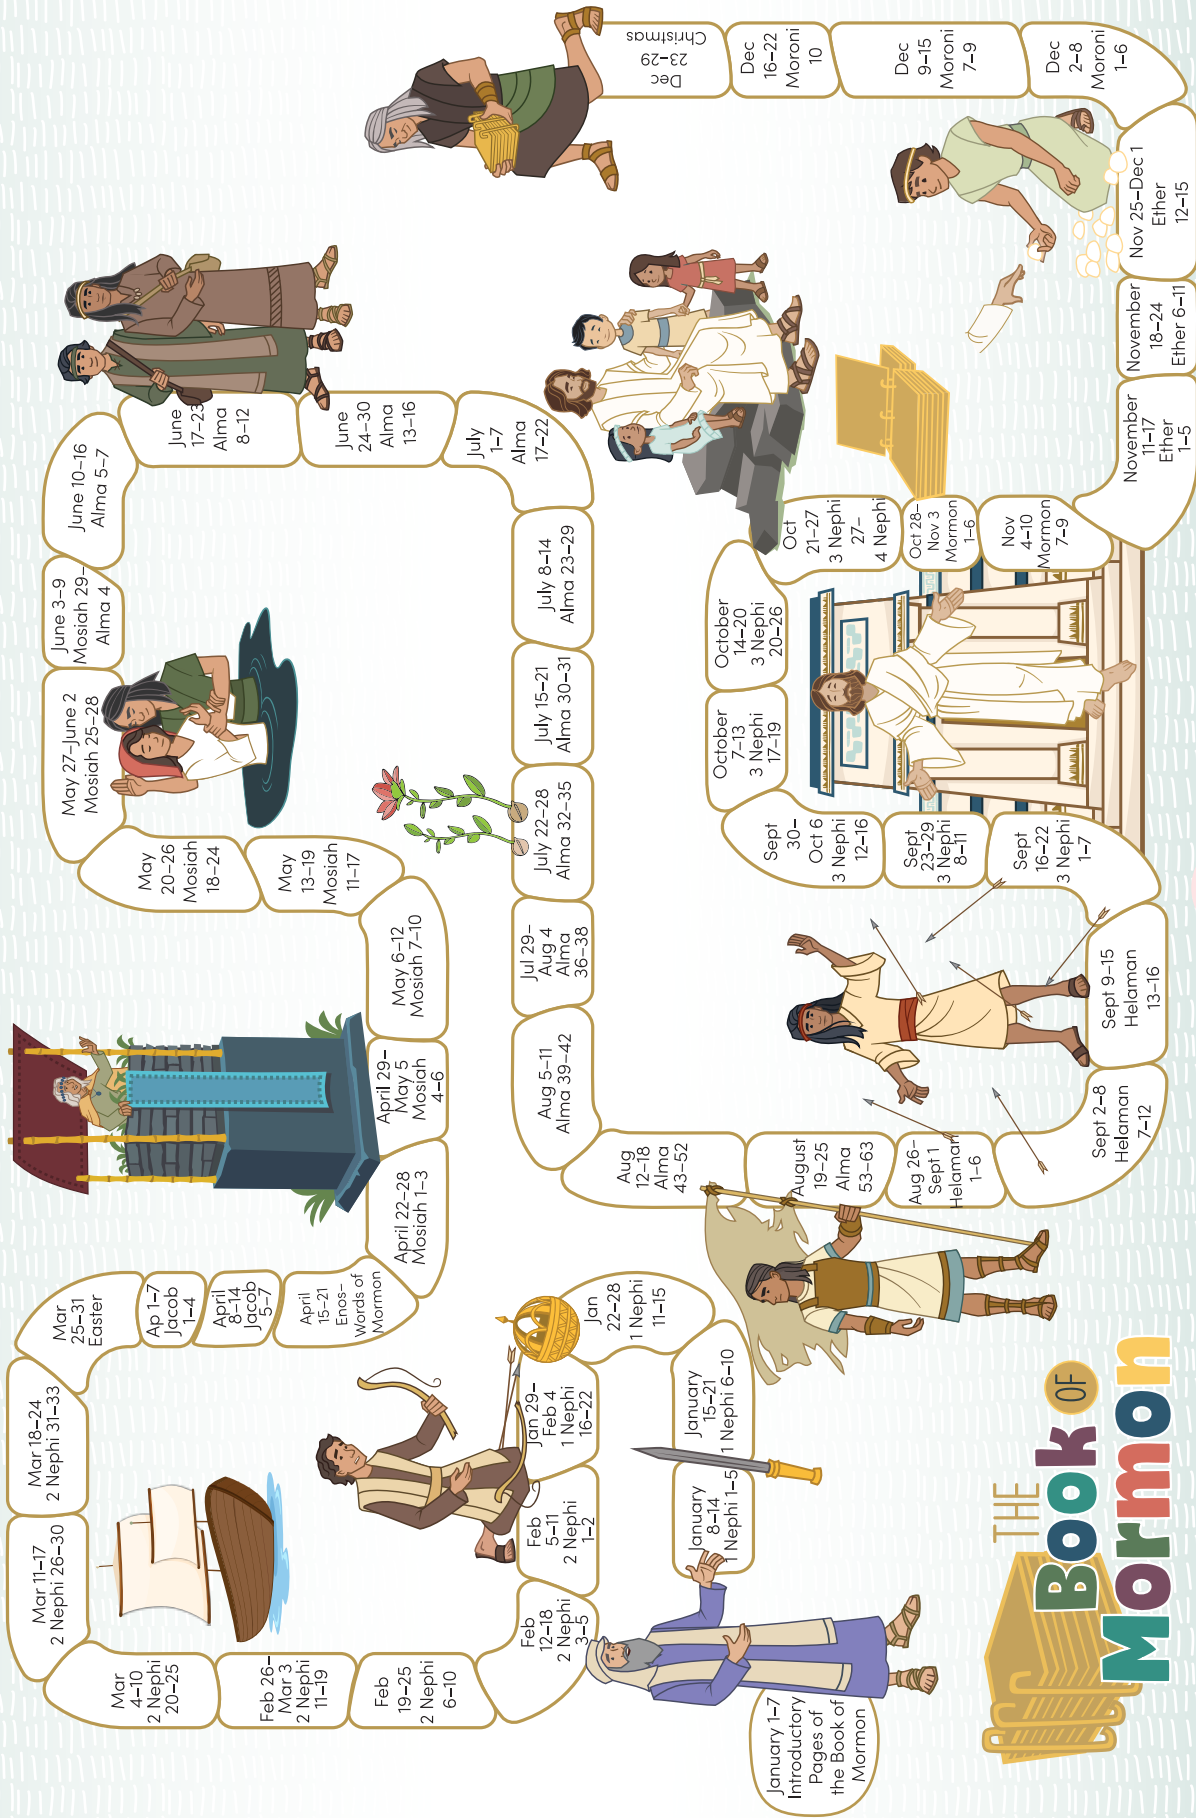

2024 COME, FOLLOW ME

THE **Book** OF **Mormon**

2024 COME, FOLLOW ME

THE BOOK OF
MORMON

JANUARY

Jan 1-7: Introductory Pages
Jan 8-14: 1 Nephi 1-5
Jan 15-21: 1 Nephi 6-10
Jan 22-28: 1 Nephi 11-15

FEBRUARY

Jan 29-Feb 4: 1 Nephi 16-22
Feb 5-11: 2 Nephi 1-2
Feb 12-18: 2 Nephi 3-5
Feb 19-25: 2 Nephi 6-10

DECEMBER

Nov 25-Dec 1: Ether 12-15
Dec 2-8: Moroni 1-6
Dec 9-15: Moroni 7-9
Dec 16-22: Moroni 10
Dec 23-29: Christmas

THE Book OF Mormon 2024

©LovePrayTeach

JANUARY

Jan 1-7: Introductory Pages
Jan 8-14: 1 Nephi 1-5
Jan 15-21: 1 Nephi 6-10
Jan 22-28: 1 Nephi 11-15